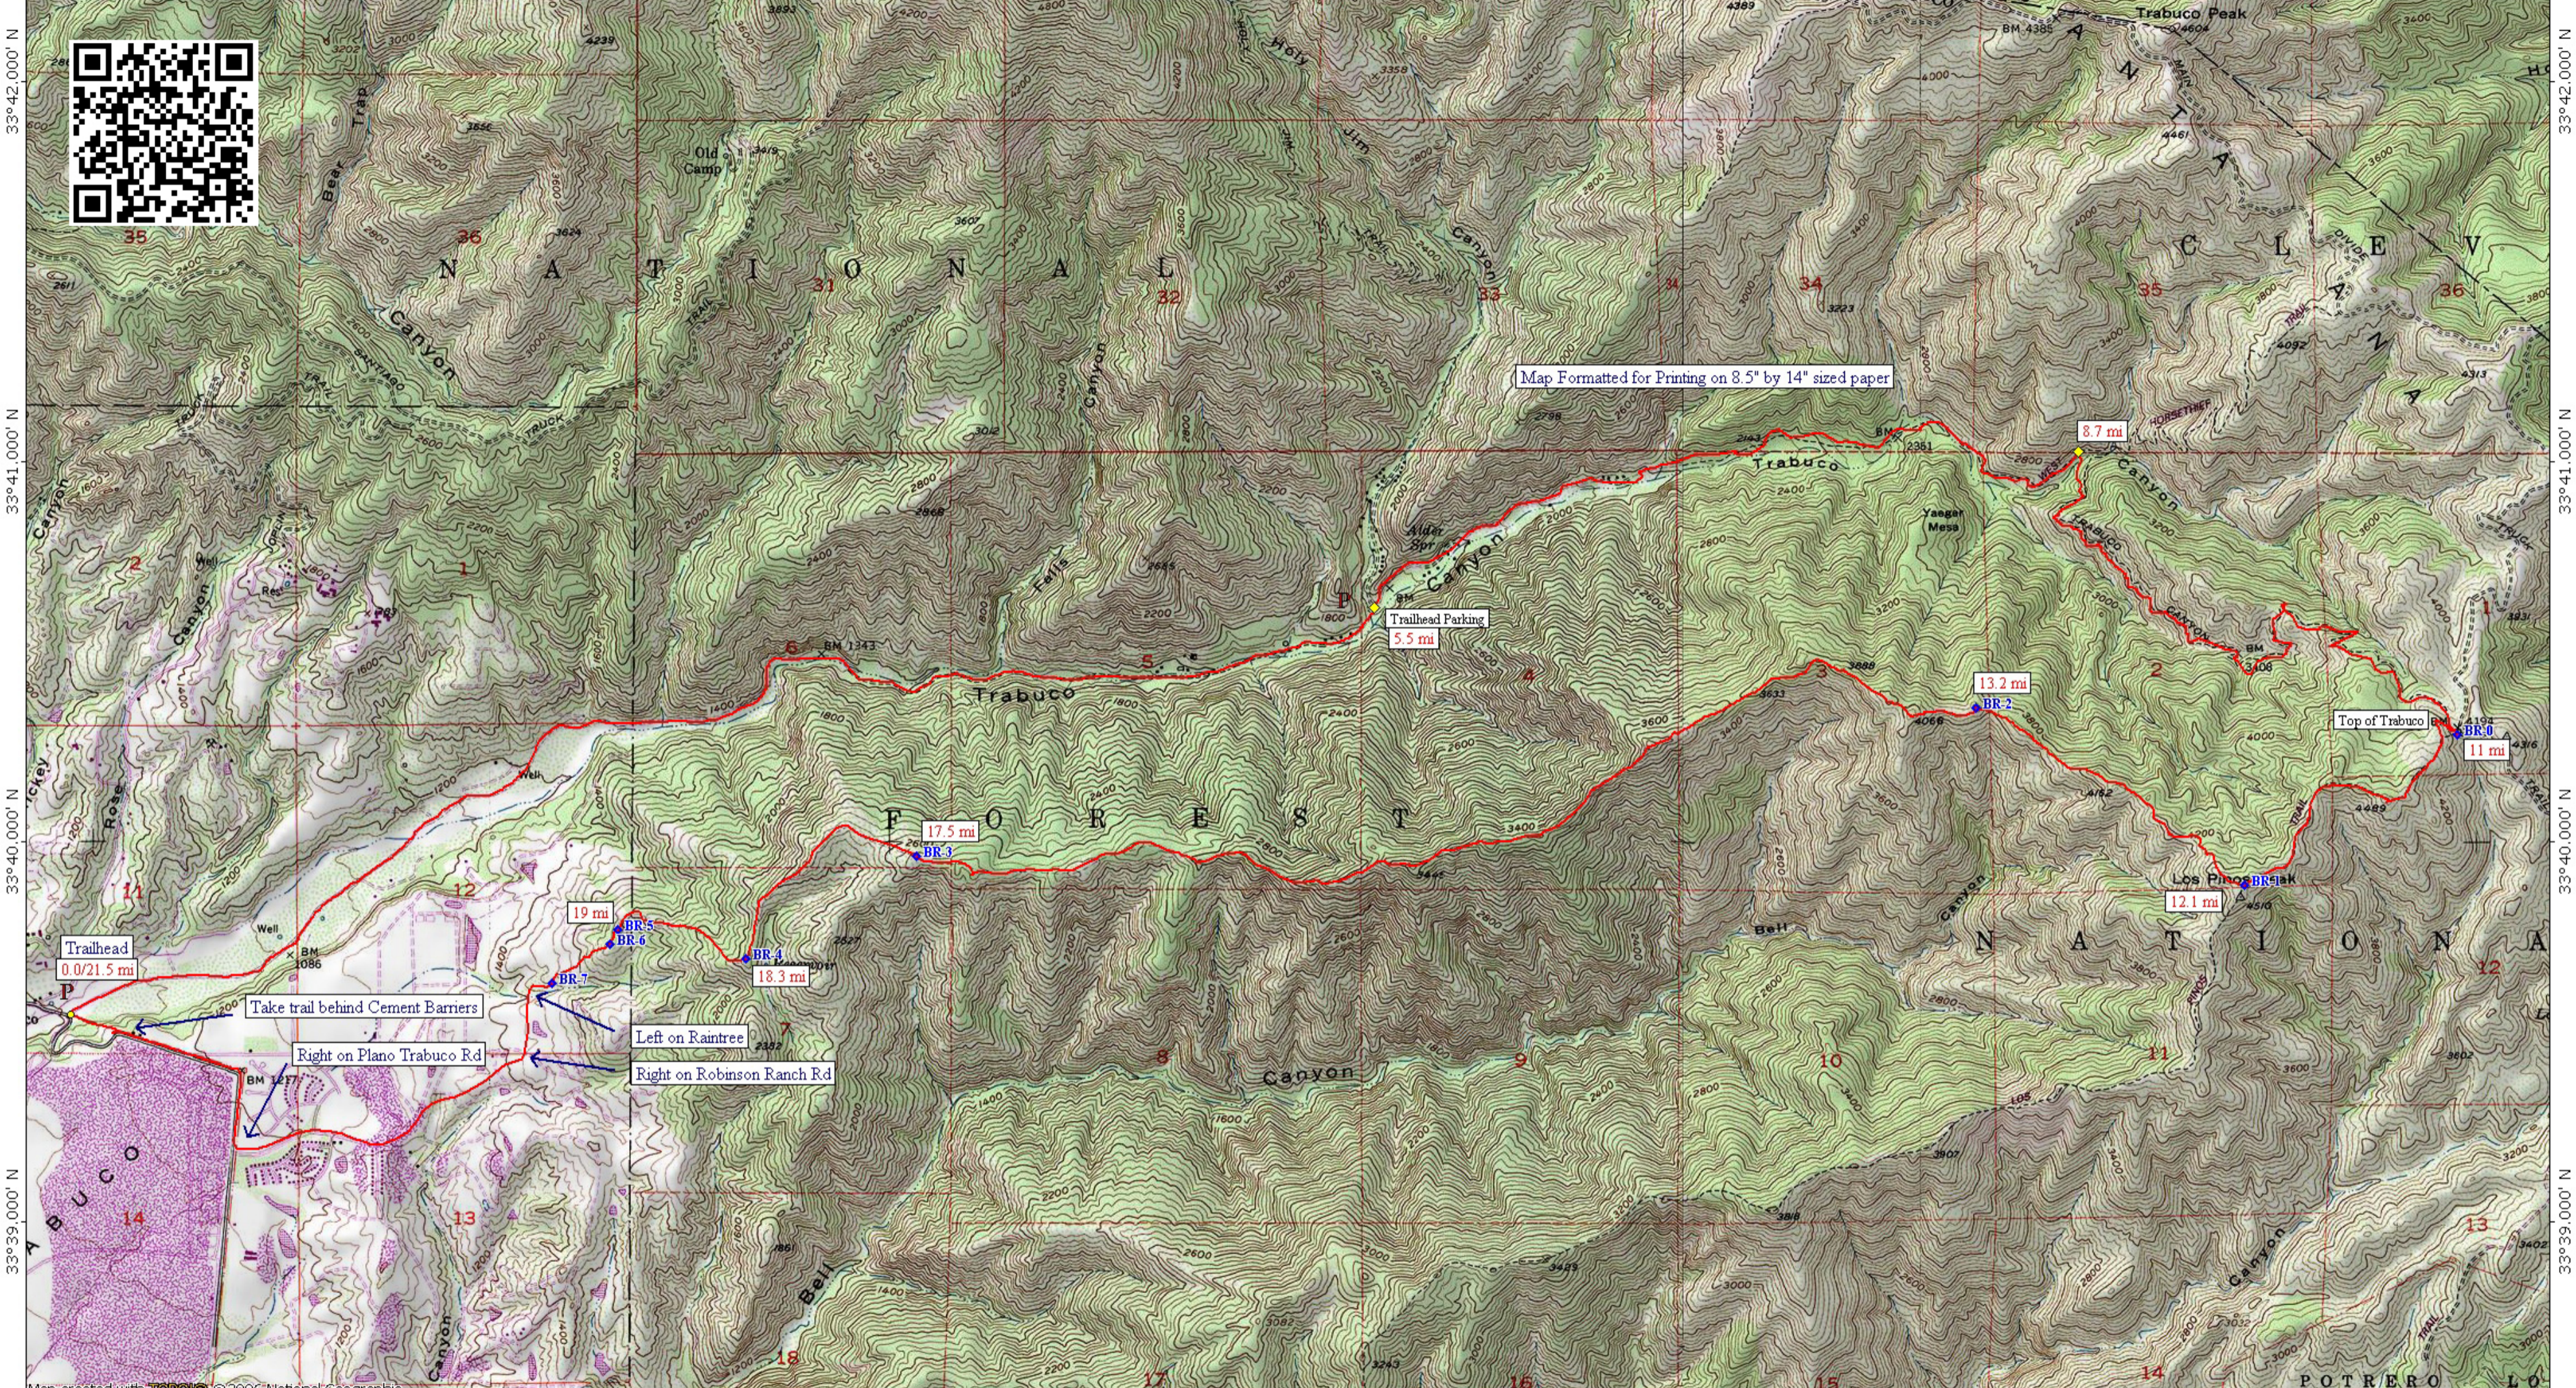

117°35.000' W 117°34.000' W 117°33.000' W 117°32.000' W 117°31.000' W 117°30.000' W 117°29.000' W WGS84 117°28.000' W

Map Formatted for Printing on 8.5" by 14" sized paper

Map created with TOPOIC ©2006 National Geographic

117°35.000' W 117°34.000' W 117°33.000' W 117°32.000' W 117°31.000' W 117°30.000' W 117°29.000' W WGS84 117°28.000' W

TN MN 12 1/2° 02/28/08