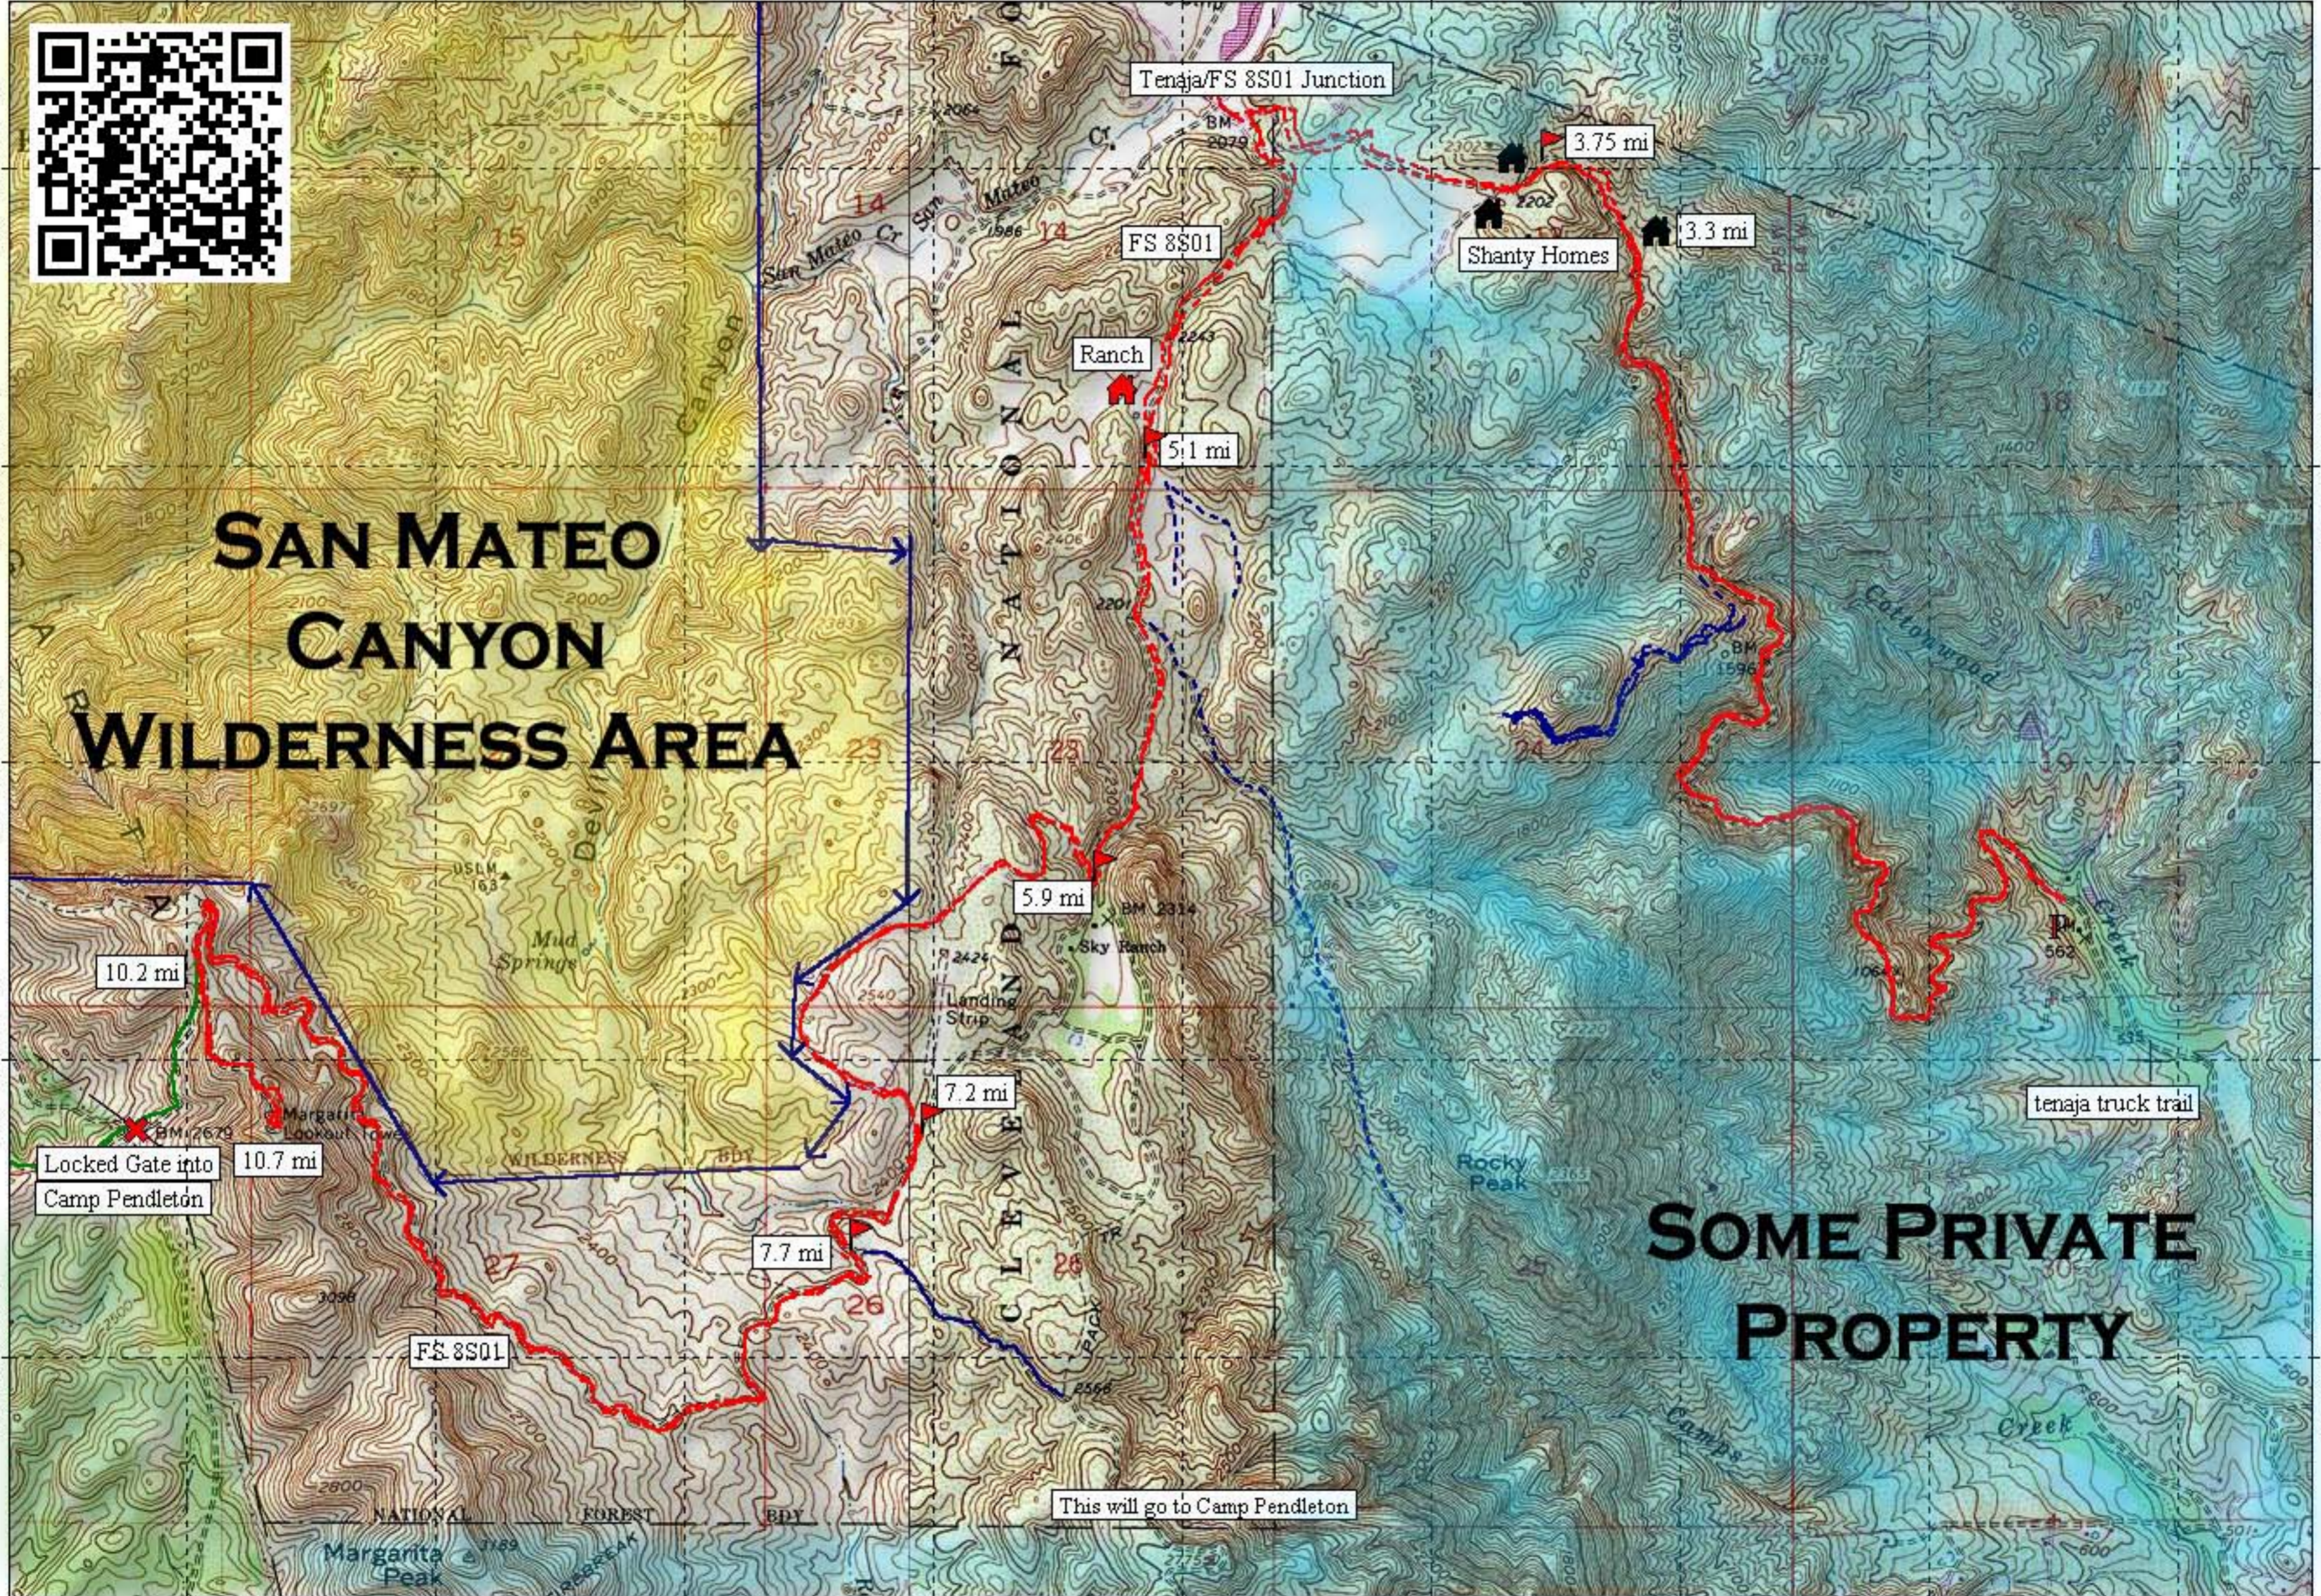

SAN MATEO CANYON WILDERNESS AREA

SOME PRIVATE PROPERTY

TN/MN 13 1/2°