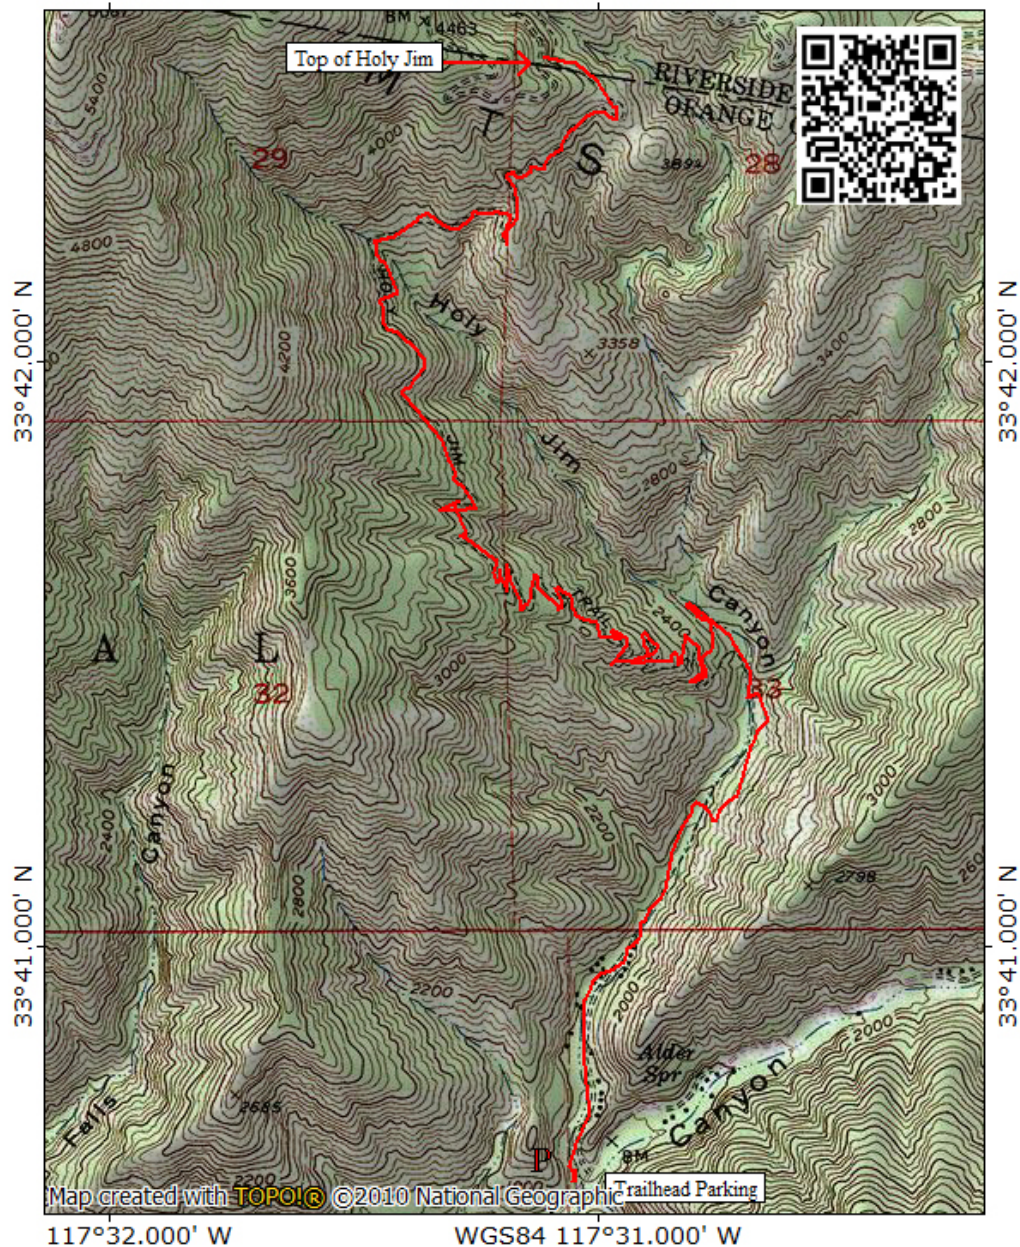

The Holy Jim Trail ----- www.MountainBikeBill.com -----

117°32.000' W

WGS84 117°31.000' W

Map created with TOPO!® ©2010 National Geographic

117°32.000' W

WGS84 117°31.000' W

TN
MN
12°
04/01/15