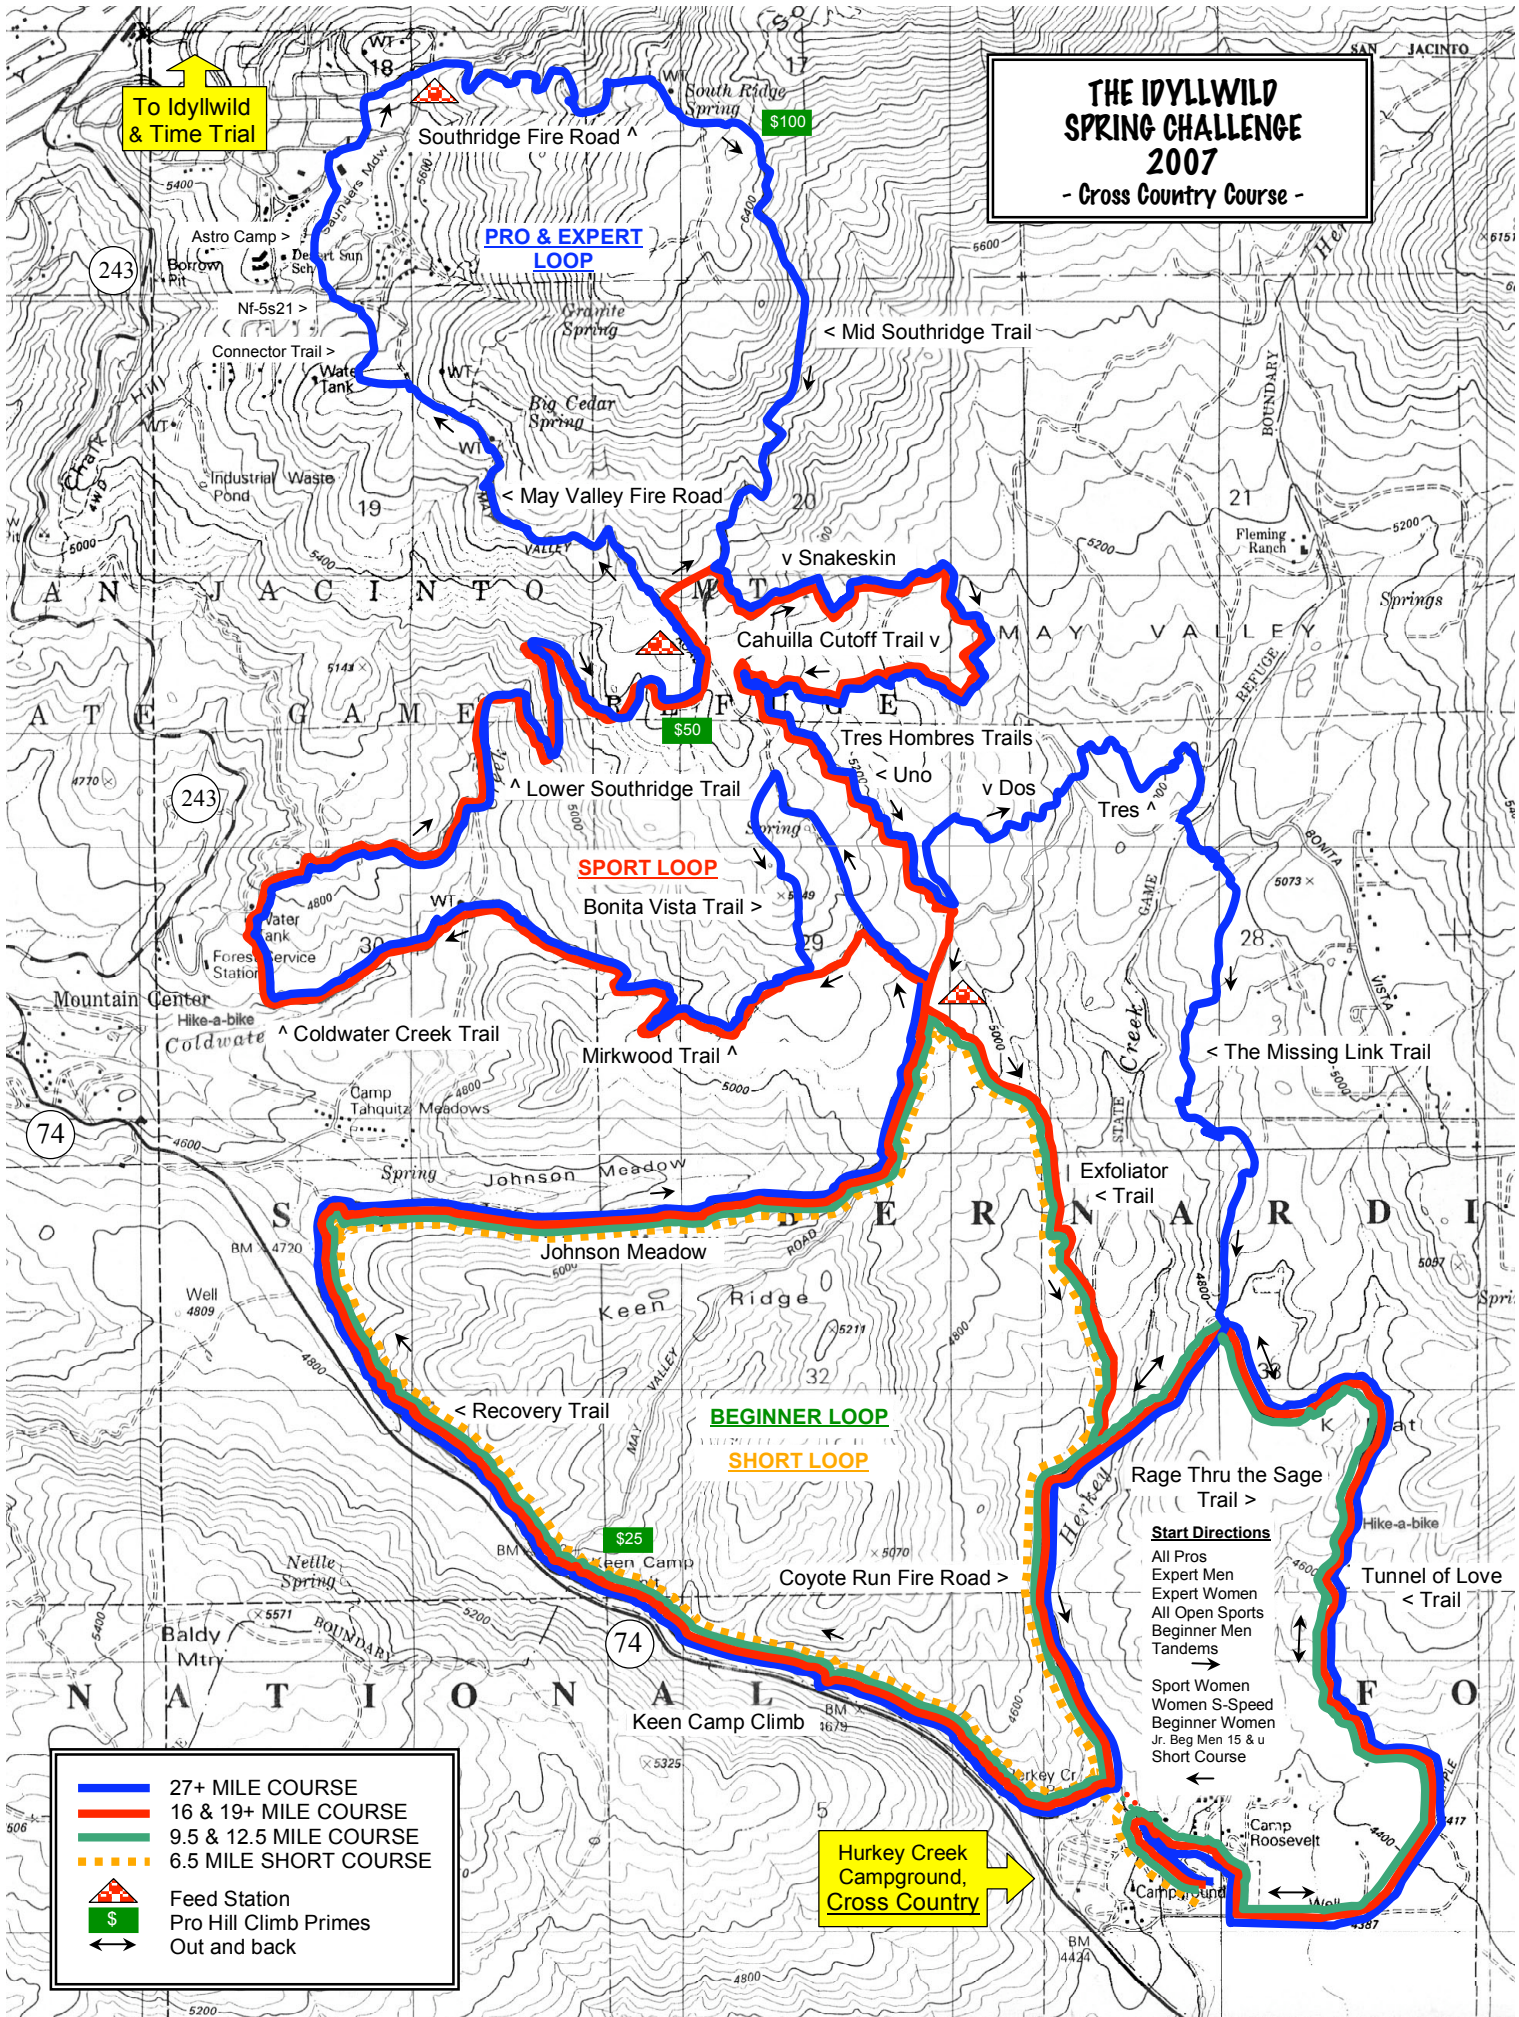

THE IDYLLWILD SPRING CHALLENGE 2007 - Cross Country Course -

To Idyllwild & Time Trial

Hurkey Creek Campground, Cross Country

	27+ MILE COURSE
	16 & 19+ MILE COURSE
	9.5 & 12.5 MILE COURSE
	6.5 MILE SHORT COURSE
	Feed Station
	Pro Hill Climb Primes
	Out and back

Start Directions

- All Pros
- Expert Men
- Expert Women
- All Open Sports
- Beginner Men
- Tandems
- Sport Women
- Women S-Speed
- Beginner Women
- Jr. Beg Men 15 & u
- Short Course